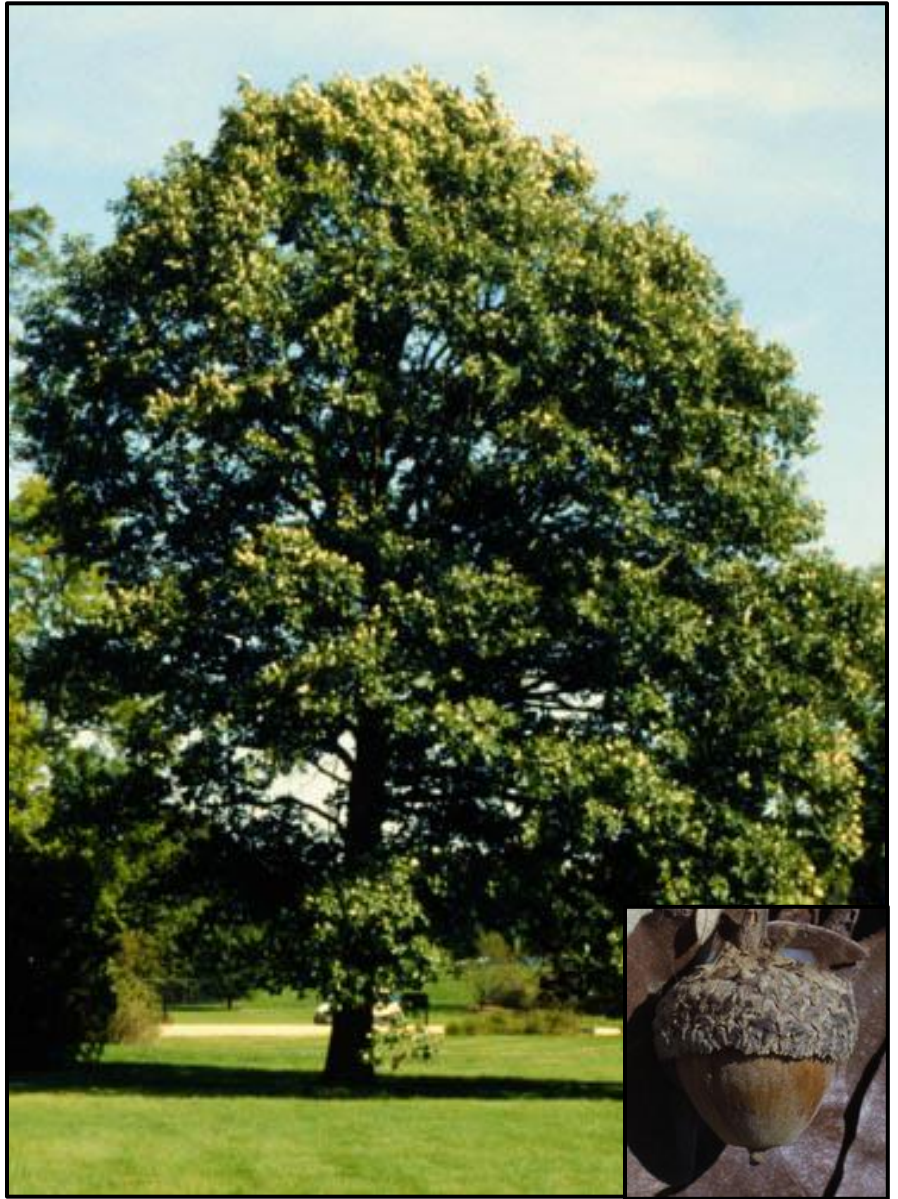

Swamp White Oak

(Quercus bicolor)

Mature Height: 40'-50'

Mature Spread: 40'-50'

Growth Rate: Fast

Swamp White Oak is a beautiful, native tree that is well adapted to heavy wet soils. It will grow in wet area that other oaks are unable to tolerate. It grows faster than many oaks and makes an excellent shade and specimen tree. It is very hardy and provides both food and shelter for wildlife. It transplants easily and quickly establishes itself in the new environment. Fall

color is yellow-brown. Like other oaks, the Swamp White Oak is a long-lived tree and can easily live 200 or more years. It is an excellent choice for someone who wants oaks in the landscape but has water drainage or soil compaction issues. It will quickly grow into a large and stately tree.