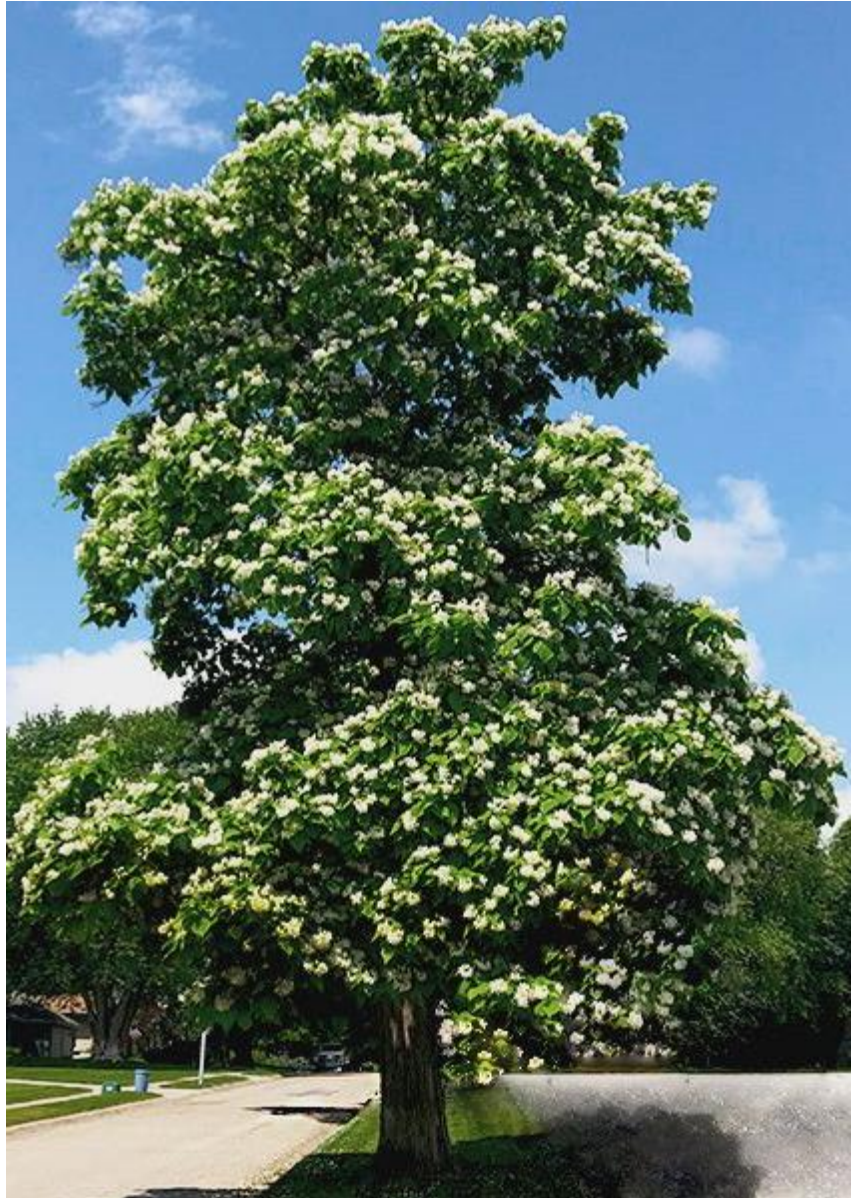

Northern Catalpa

(Catalpa speciosa)

Mature Height: 40'-70'

Mature Spread: 25'-45'

Growth Rate: Fast

Flower: White

Fruit: Long, green seedpods that look like vanilla pods

Catalpa is a large, native tree that grows well in most soil types and can even handle seasonal flooding. Its size makes it an excellent shade tree for larger yards. It can tolerate both wet and drought conditions. It has a beautiful white bloom in the spring and early summer. Its irregular shape makes each tree its own unique specimen. Catalpa is a great option for areas that are low-lying and may hold water for several days at a time. It has very few disease or insect problems and is highly adaptable.